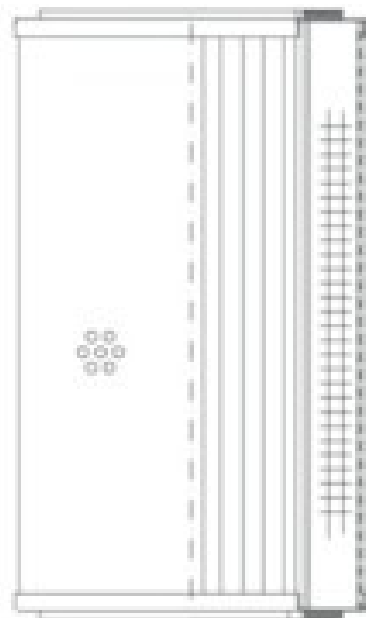

Contact Information

Big Filter Inc.
162 Kerr Dr.
Sault Ste. Marie, ON
P6A 5H9
Canada

Big Filter Inc.
605 Ridge St, #144
Sault Ste. Marie, MI
49783
USA

Toll Free: 866-673-0345
Direct: 705-255-2493

info@bigfilterstore.com
<https://www.bigfilterstore.com>