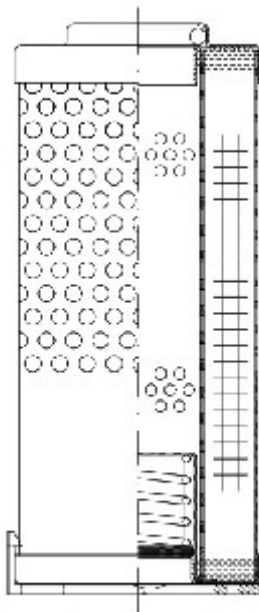

Buy Big, Save Big! - www.bigfilterstore.com - 866-673-0345

Technical Data for Big Filter #: BFS-57F43

[Click to view stock, pricing and volume discount information](#)

Filter Type Details

Part Type: Hydraulic
Filter Type: Return Line
Media: Cellulose
Seal Material: Viton
Fluid Type: HH / HL / HM / HV
Flow Direction: Outside-In

Dimensions (Inches)

Height: 4.17
O.D. Top: 1.79 **O.D. Bottom:**
I.D. Top: 0.81 **I.D. Bottom:**
Weight (lbs): N/A

Rating

Micron 1: 25 **Beta Ratio 1:** 2/25
Micron 2: **Beta Ratio 2:**
Flow Rate (GPM): **Capacity (gr):**
Collapse Pressure (psi): 145 **Burst Pressure (psi)**
Filter area (sq in):

Misc. Information

Thread Type:
Thread Size (in):
By-pass: Yes
Handle: No
Wrap: Yes

Contact Information

Big Filter Inc.
162 Kerr Dr.
Sault Ste. Marie, ON
P6A 5H9
Canada

Big Filter Inc.
605 Ridge St, #144
Sault Ste. Marie, MI
49783
USA