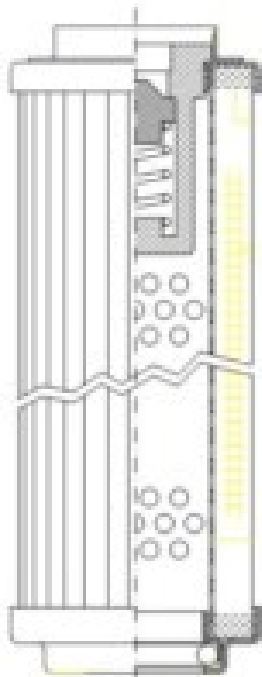

Buy Big, Save Big! - www.bigfilterstore.com - 866-673-0345

Technical Data for Big Filter #: BFS-57F4E

[Click to view stock, pricing and volume discount information](#)

Filter Type Details

Part Type: Hydraulic
Filter Type: Return Line
Media: Cellulose
Seal Material: Viton
Fluid Type: HH / HL / HM / HV
Flow Direction: Outside-In

Dimensions (Inches)

Height: 4.17
O.D. Top: 1.65 **O.D. Bottom:** 1.65
I.D. Top: **I.D. Bottom:** 0.9
Weight (lbs): 2.5

Rating

Micron 1: 25 **Beta Ratio 1:** 2/25
Micron 2: **Beta Ratio 2:** **Capacity (gr):** **Burst Pressure (psi)**
Flow Rate (GPM):
Collapse Pressure (psi):145
Filter area (sq in):

Misc. Information

Thread Type:
Thread Size (in):
By-pass: Yes
Handle: No
Wrap: No

Contact Information

Big Filter Inc.
162 Kerr Dr.
Sault Ste. Marie, ON
P6A 5H9
Canada

Big Filter Inc.
605 Ridge St, #144
Sault Ste. Marie, MI
49783
USA