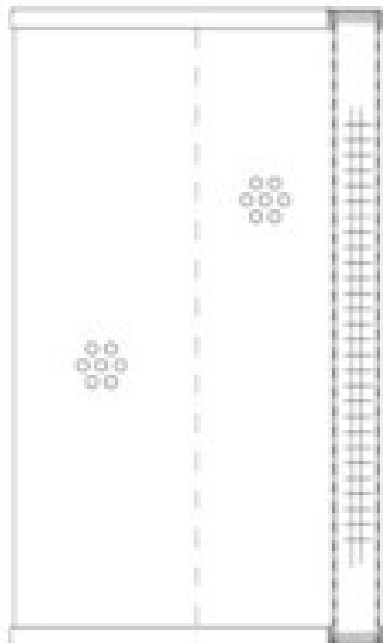

Buy Big, Save Big! - www.bigfilterstore.com - 866-695-0109

Technical Data for Big Filter #: BFS-58041

[Click to view stock, pricing and volume discount information](#)

Filter Type Details

Part Type: Hydraulic
Filter Type: Suction
Media: Wire Mesh
Seal Material:
Fluid Type: HH / HL / HM / HV
Flow Direction: Outside-In

Dimensions (Inches)

Height: 5.98
O.D. Top: 3.23 **O.D. Bottom:** 3.23
I.D. Top: 1.77 **I.D. Bottom:** 1.77
Weight (lbs): 2.5

Rating

Micron 1: 25
Micron 2:
Flow Rate (GPM):
Collapse Pressure (psi): 145
Filter area (sq in): 240
Beta Ratio 1:
Beta Ratio 2:
Capacity (gr):
Burst Pressure (psi)

Misc. Information

Thread Type:
Thread Size (in):
By-pass: No
Handle: No
Wrap: Yes

Contact Information

Big Filter Inc.
162 Kerr Dr.
Sault Ste. Marie, ON
P6A 5H9
Canada

Big Filter Inc.
605 Ridge St, #144
Sault Ste. Marie, MI
49783
USA