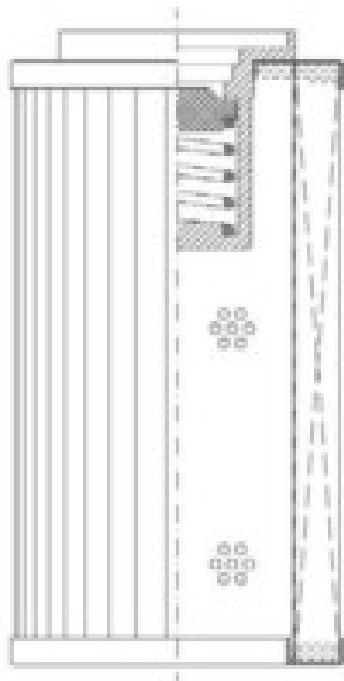

Buy Big, Save Big! - www.bigfilterstore.com - 866-673-0345

Technical Data for Big Filter #: BFS-58171

[Click to view stock, pricing and volume discount information](#)

Filter Type Details

Part Type: Hydraulic
Filter Type: Return Line
Media: Wire Mesh
Seal Material:
Fluid Type: HH / HL / HM / HV
Flow Direction: Outside-In

Dimensions (Inches)

Height: 4.72
O.D. Top: 2.76 **O.D. Bottom:** 2.76
I.D. Top: **I.D. Bottom:** 1.77
Weight (lbs): 2.5

Rating

Micron 1: 500
Micron 2:
Flow Rate (GPM):
Collapse Pressure (psi): 145
Filter area (sq in): 99
Beta Ratio 1:
Beta Ratio 2:
Capacity (gr):
Burst Pressure (psi)

Misc. Information

Thread Type:
Thread Size (in):
By-pass: Yes
Handle: No
Wrap: No

Contact Information

Big Filter Inc.
162 Kerr Dr.
Sault Ste. Marie, ON
P6A 5H9
Canada

Big Filter Inc.
605 Ridge St, #144
Sault Ste. Marie, MI
49783
USA