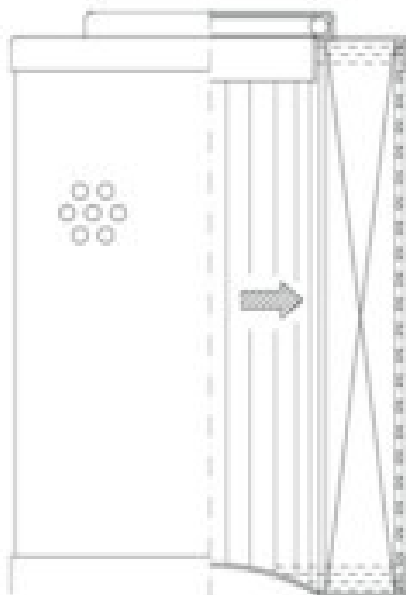

Buy Big, Save Big! - www.bigfilterstore.com - 866-673-0345

Technical Data for Big Filter #: BFS-58373

[Click to view stock, pricing and volume discount information](#)

Filter Type Details

Part Type: Hydraulic
Filter Type: Return Line
Media: Wire Mesh
Seal Material: Buna
Fluid Type: HH / HL / HM / HV
Flow Direction: Inside-Out

Dimensions (Inches)

Height: 3.15
O.D. Top: 1.77 **O.D. Bottom:** 1.77
I.D. Top: 1 **I.D. Bottom:**
Weight (lbs): 2.5

Rating

Micron 1: 300 **Beta Ratio 1:**
Micron 2: **Beta Ratio 2:**
Flow Rate (GPM): **Capacity (gr):**
Collapse Pressure (psi): 145 **Burst Pressure (psi)**
Filter area (sq in): 53

Misc. Information

Thread Type:
Thread Size (in):
By-pass: No
Handle: No
Wrap: Yes

Contact Information

Big Filter Inc.
162 Kerr Dr.
Sault Ste. Marie, ON
P6A 5H9
Canada

Big Filter Inc.
605 Ridge St, #144
Sault Ste. Marie, MI
49783
USA