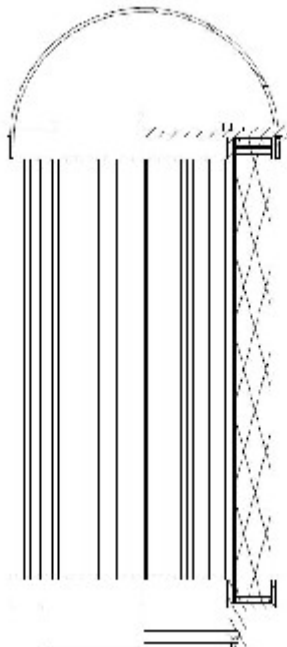

Buy Big, Save Big! - www.bigfilterstore.com - 866-673-0345

Technical Data for Big Filter #: BFS-655DE

[Click to view stock, pricing and volume discount information](#)

Filter Type Details

Part Type: Hydraulic
Filter Type: Coreless
Media: Glass
Seal Material: Viton
Fluid Type: HH / HL / HM / HV
Flow Direction: Outside-In

Dimensions (Inches)

Height: 7.72
O.D. Top: 3.84 **O.D. Bottom:** 3.84
I.D. Top: **I.D. Bottom:** 2.54
Weight (lbs): 0.648

Rating

Micron 1: 1 **Beta Ratio 1:** 200/2
Micron 2: **Beta Ratio 2:** 1000/3
Flow Rate (GPM): **Capacity (gr):**
Collapse Pressure (psi): 145 **Burst Pressure (psi)**
Filter area (sq in):

Misc. Information

Thread Type:
Thread Size (in):
By-pass: No
Handle: Yes
Wrap: No

Contact Information

Big Filter Inc.
162 Kerr Dr.
Sault Ste. Marie, ON
P6A 5H9
Canada

Big Filter Inc.
605 Ridge St, #144
Sault Ste. Marie, MI
49783
USA