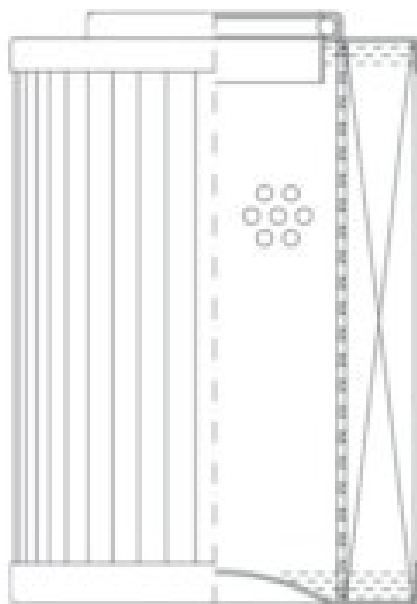

Buy Big, Save Big! - www.bigfilterstore.com - 866-673-0345

Technical Data for Big Filter #: BFS-663C7

[Click to view stock, pricing and volume discount information](#)

Filter Type Details

Part Type: Hydraulic
Filter Type: Pressure Line
Media: Cellulose
Seal Material: Viton
Fluid Type: HH / HL / HM / HV
Flow Direction: Outside-In

Dimensions (Inches)

Height: 16.88
O.D. Top: 3.78 **O.D. Bottom:** 3.78
I.D. Top: 2.22 **I.D. Bottom:**
Weight (lbs): 3.473

Rating

Micron 1: 25 **Beta Ratio 1:** 2/25
Micron 2: **Beta Ratio 2:**
Flow Rate (GPM): **Capacity (gr):** 54.9444
Collapse Pressure (psi): 363 **Burst Pressure (psi)**
Filter area (sq in): 1374

Misc. Information

Thread Type:
Thread Size (in):
By-pass: No
Handle: No
Wrap: No

Contact Information

Big Filter Inc.
 162 Kerr Dr.
 Sault Ste. Marie, ON
 P6A 5H9
 Canada

Big Filter Inc.
 605 Ridge St, #144
 Sault Ste. Marie, MI
 49783
 USA