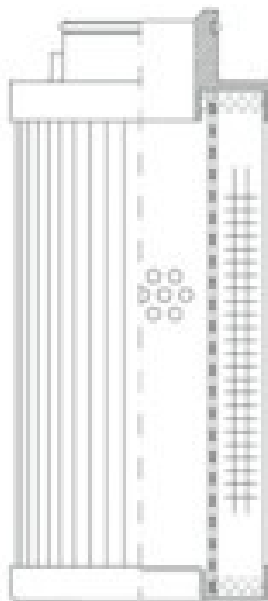

Buy Big, Save Big! - www.bigfilterstore.com - 866-673-0345

Technical Data for Big Filter #: BFS-66A35

[Click to view stock, pricing and volume discount information](#)

Filter Type Details

Part Type: Hydraulic
Filter Type: Pressure Line
Media: Cellulose
Seal Material: Viton
Fluid Type: HH / HL / HM / HV
Flow Direction: Outside-In

Dimensions (Inches)

Height: 7.87
O.D. Top: 3.74 **O.D. Bottom:** 3.66
I.D. Top: 2.28 **I.D. Bottom:**
Weight (lbs): 1.5503

Rating

Micron 1: 25
Micron 2:
Flow Rate (GPM):
Collapse Pressure (psi): 305
Filter area (sq in): 614

Beta Ratio 1: 2/25
Beta Ratio 2:
Capacity (gr): 24.5768
Burst Pressure (psi)

Misc. Information

Thread Type:
Thread Size (in):
By-pass: No
Handle: No
Wrap: No

Contact Information

Big Filter Inc.
162 Kerr Dr.
Sault Ste. Marie, ON
P6A 5H9
Canada