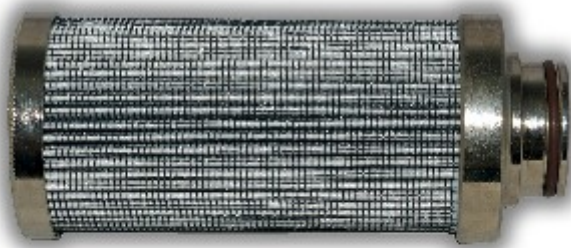

Buy Big, Save Big! - www.bigfilterstore.com - 866-673-0345

Technical Data for Big Filter #: BFS-66A98

[Click to view stock, pricing and volume discount information](#)

Filter Type Details

Part Type: Hydraulic
Filter Type: Pressure Line
Media: Glass
Seal Material: Viton
Fluid Type: HH / HL / HM / HV
Flow Direction: Outside-In

Dimensions (Inches)

Height: 4.96
O.D. Top: 2.09 **O.D. Bottom:** 2.09
I.D. Top: 1.24 **I.D. Bottom:**
Weight (lbs): 0.8103

Rating

Micron 1: 3 **Beta Ratio 1:** 200/3
Micron 2: **Beta Ratio 2:** 1000/4.5
Flow Rate (GPM): **Capacity (gr):** 8.75161
Collapse Pressure (psi): 3045 **Burst Pressure (psi)**
Filter area (sq in): 118

Misc. Information

Thread Type:
Thread Size (in):
By-pass: No
Handle: No
Wrap: No

Contact Information

Big Filter Inc.
162 Kerr Dr.
Sault Ste. Marie, ON
P6A 5H9
Canada

Big Filter Inc.
605 Ridge St, #144
Sault Ste. Marie, MI
49783
USA