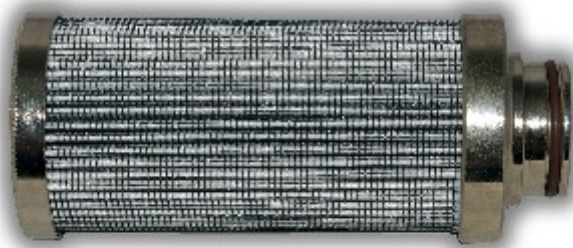

Buy Big, Save Big! - www.bigfilterstore.com - 866-673-0345

Technical Data for Big Filter #: BFS-66A9F

[Click to view stock, pricing and volume discount information](#)

Filter Type Details

Part Type: Hydraulic
Filter Type: Pressure Line
Media: Glass
Seal Material: Viton
Fluid Type: HH / HL / HM / HV
Flow Direction: Outside-In

Dimensions (Inches)

Height: 4.96
O.D. Top: 2.09 **O.D. Bottom:** 2.09
I.D. Top: 1.24 **I.D. Bottom:**
Weight (lbs): 0.8103

Rating

Micron 1: 5 **Beta Ratio 1:** 200/5.4
Micron 2: **Beta Ratio 2:** 1000/7.7
Flow Rate (GPM): **Capacity (gr):** 11.0814305
Collapse Pressure (psi): 3045 **Burst Pressure (psi)**
Filter area (sq in): 118

Misc. Information

Thread Type:
Thread Size (in):
By-pass: No
Handle: No
Wrap: No

Contact Information

Big Filter Inc.
162 Kerr Dr.
Sault Ste. Marie, ON
P6A 5H9
Canada

Big Filter Inc.
605 Ridge St, #144
Sault Ste. Marie, MI
49783
USA