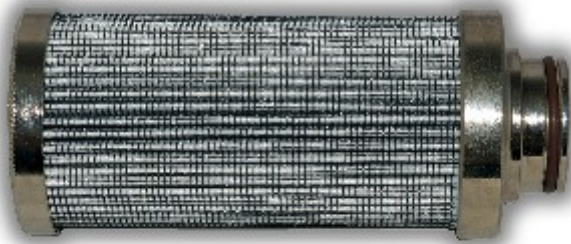

Buy Big, Save Big! - www.bigfilterstore.com - 866-673-0345

Technical Data for Big Filter #: BFS-66AA3

[Click to view stock, pricing and volume discount information](#)

Filter Type Details

Part Type: Hydraulic
Filter Type: Pressure Line
Media: Glass
Seal Material: Viton
Fluid Type: HH / HL / HM / HV
Flow Direction: Outside-In

Dimensions (Inches)

Height: 4.96
O.D. Top: 2.09 **O.D. Bottom:** 2.09
I.D. Top: 1.24 **I.D. Bottom:**
Weight (lbs): 0.8103

Rating

Micron 1: 10 **Beta Ratio 1:** 200/9.9
Micron 2: **Beta Ratio 2:** 1000/12.4
Flow Rate (GPM): **Capacity (gr):** 11.5781435
Collapse Pressure (psi): 3045 **Burst Pressure (psi)**
Filter area (sq in): 118

Misc. Information

Thread Type:
Thread Size (in):
By-pass: No
Handle: No
Wrap: No

Contact Information

Big Filter Inc.
 162 Kerr Dr.
 Sault Ste. Marie, ON
 P6A 5H9
 Canada

Big Filter Inc.
 605 Ridge St, #144
 Sault Ste. Marie, MI
 49783
 USA