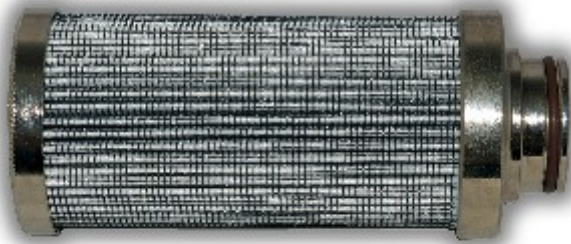

Contact Information

Big Filter Inc.
162 Kerr Dr.
Sault Ste. Marie, ON
P6A 5H9
Canada

Big Filter Inc.
605 Ridge St, #144
Sault Ste. Marie, MI
49783
USA

Toll Free: 866-673-0345
Direct: 705-255-2493

info@bigfilterstore.com
<https://www.bigfilterstore.com>