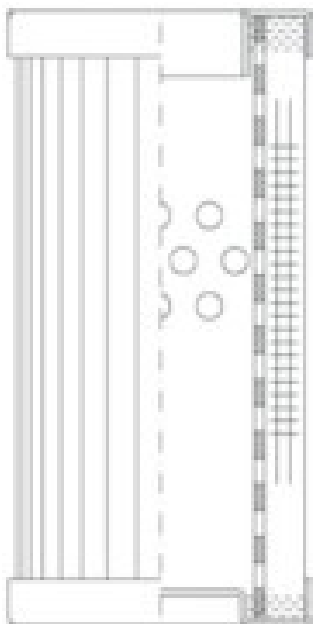

Buy Big, Save Big! - www.bigfilterstore.com - 866-673-0345

Technical Data for Big Filter #: BFS-67857

[Click to view stock, pricing and volume discount information](#)

Filter Type Details

Part Type: Hydraulic
Filter Type: Pressure Line
Media: Cellulose
Seal Material:
Fluid Type: HH / HL / HM / HV
Flow Direction: Outside-In

Dimensions (Inches)

Height: 20.15
O.D. Top: 3.27 **O.D. Bottom:** 3.27
I.D. Top: 1.87 **I.D. Bottom:**
Weight (lbs): 4

Rating

Micron 1: 10 **Beta Ratio 1:** 2/10
Micron 2: **Beta Ratio 2:**
Flow Rate (GPM): **Capacity (gr):** 30.7892
Collapse Pressure (psi): 305 **Burst Pressure (psi)**
Filter area (sq in): 770

Misc. Information

Thread Type:
Thread Size (in):
By-pass: No
Handle: No
Wrap: No

Contact Information

Big Filter Inc.
162 Kerr Dr.
Sault Ste. Marie, ON
P6A 5H9
Canada

Big Filter Inc.
605 Ridge St, #144
Sault Ste. Marie, MI
49783
USA