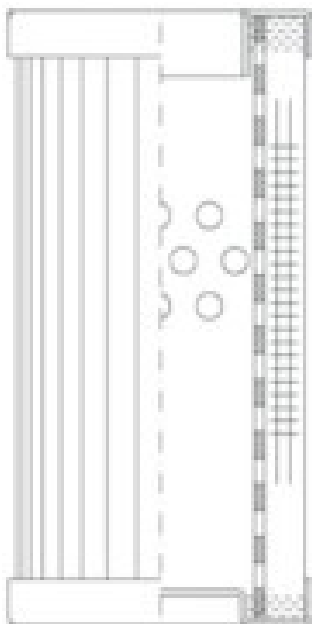

Buy Big, Save Big! - www.bigfilterstore.com - 866-673-0345

Technical Data for Big Filter #: BFS-67861

[Click to view stock, pricing and volume discount information](#)

Filter Type Details

Part Type: Hydraulic
Filter Type: Pressure Line
Media: Glass
Seal Material:
Fluid Type: HH / HL / HM / HV
Flow Direction: Outside-In

Dimensions (Inches)

Height: 20.15
O.D. Top: 3.27 **O.D. Bottom:** 3.27
I.D. Top: 1.87 **I.D. Bottom:**
Weight (lbs): 4

Rating

Micron 1: 10
Micron 2:
Flow Rate (GPM):
Collapse Pressure (psi): 305
Filter area (sq in): 696

Beta Ratio 1: 200/9.9
Beta Ratio 2: 1000/12.4
Capacity (gr): 68.133505
Burst Pressure (psi)

Misc. Information

Thread Type:
Thread Size (in):
By-pass: No
Handle: No
Wrap: No

Contact Information

Big Filter Inc.
162 Kerr Dr.
Sault Ste. Marie, ON
P6A 5H9
Canada