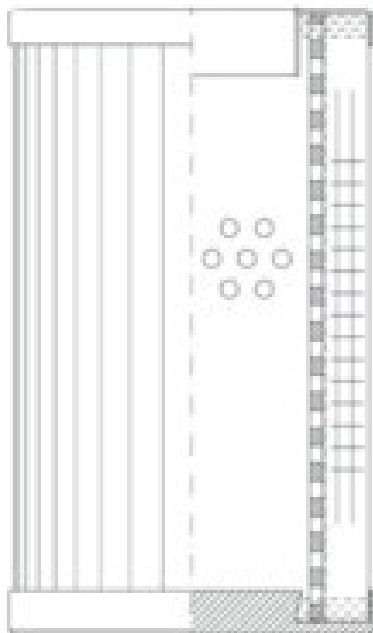

Buy Big, Save Big! - www.bigfilterstore.com - 866-673-0345

Technical Data for Big Filter #: BFS-67870

[Click to view stock, pricing and volume discount information](#)

Filter Type Details

Part Type: Hydraulic
Filter Type: Pressure Line
Media: Glass
Seal Material:
Fluid Type: HH / HL / HM / HV
Flow Direction: Outside-In

Dimensions (Inches)

Height: 20.15
O.D. Top: 3.27 **O.D. Bottom:** 3.27
I.D. Top: 1.87 **I.D. Bottom:**
Weight (lbs): 6.372

Rating

Micron 1: 20
Micron 2:
Flow Rate (GPM):
Collapse Pressure (psi): 3045
Filter area (sq in): 660

Beta Ratio 1: 200/20.7
Beta Ratio 2: 1000/26.6
Capacity (gr): 59.268
Burst Pressure (psi)

Misc. Information

Thread Type:
Thread Size (in):
By-pass: No
Handle: No
Wrap: No

Contact Information

Big Filter Inc.
162 Kerr Dr.
Sault Ste. Marie, ON
P6A 5H9
Canada