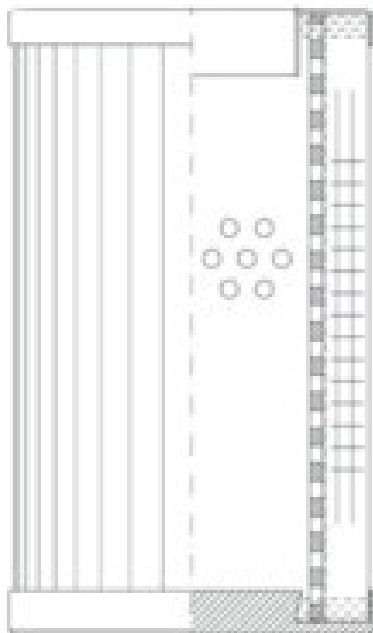

Contact Information

Big Filter Inc.
162 Kerr Dr.
Sault Ste. Marie, ON
P6A 5H9
Canada

Big Filter Inc.
605 Ridge St, #144
Sault Ste. Marie, MI
49783
USA

Toll Free: 866-673-0345
Direct: 705-255-2493

info@bigfilterstore.com
<https://www.bigfilterstore.com>