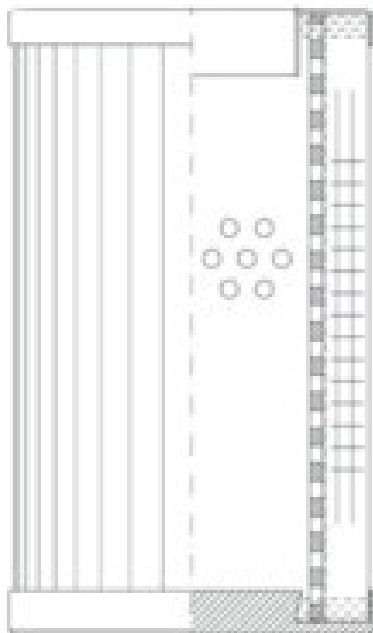

Buy Big, Save Big! - www.bigfilterstore.com - 866-673-0345

Technical Data for Big Filter #: BFS-67877

[Click to view stock, pricing and volume discount information](#)

Filter Type Details

Part Type: Hydraulic
Filter Type: Pressure Line
Media: Wire Mesh
Seal Material:
Fluid Type: HH / HL / HM / HV
Flow Direction: Outside-In

Dimensions (Inches)

Height: 20.15
O.D. Top: 3.27 **O.D. Bottom:** 3.27
I.D. Top: 1.87 **I.D. Bottom:**
Weight (lbs): 6.372

Rating

Micron 1: 25
Micron 2:
Flow Rate (GPM):
Collapse Pressure (psi): 3045
Filter area (sq in): 660
Beta Ratio 1:
Beta Ratio 2:
Capacity (gr):
Burst Pressure (psi)

Misc. Information

Thread Type:
Thread Size (in):
By-pass: No
Handle: No
Wrap: No

Contact Information

Big Filter Inc.
162 Kerr Dr.
Sault Ste. Marie, ON
P6A 5H9
Canada

Big Filter Inc.
605 Ridge St, #144
Sault Ste. Marie, MI
49783
USA