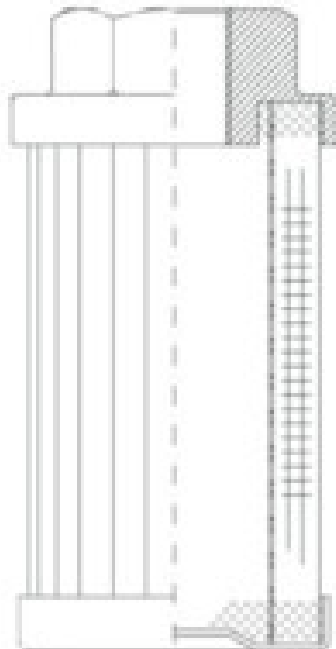

Buy Big, Save Big! - www.bigfilterstore.com - 866-673-0345

Technical Data for Big Filter #: BFS-67E01

[Click to view stock, pricing and volume discount information](#)

Filter Type Details

Part Type: Hydraulic
Filter Type: Suction Strainer
Media: Wire Mesh
Seal Material:
Fluid Type: HH / HL / HM / HV
Flow Direction: Outside-In

Dimensions (Inches)

Height: 6.37
O.D. Top: 5.12 **O.D. Bottom:** 5.12
I.D. Top: **I.D. Bottom:**
Weight (lbs): 2.2

Rating

Micron 1: 125 **Beta Ratio 1:**
Micron 2: **Beta Ratio 2:**
Flow Rate (GPM): 73 **Capacity (gr):**
Collapse Pressure (psi):15 **Burst Pressure (psi)**
Filter area (sq in): 208

Misc. Information

Thread Type: BSP
Thread Size (in): 2
By-pass: No
Handle: No
Wrap: No

Contact Information

Big Filter Inc.
162 Kerr Dr.
Sault Ste. Marie, ON
P6A 5H9
Canada

Big Filter Inc.
605 Ridge St, #144
Sault Ste. Marie, MI
49783
USA