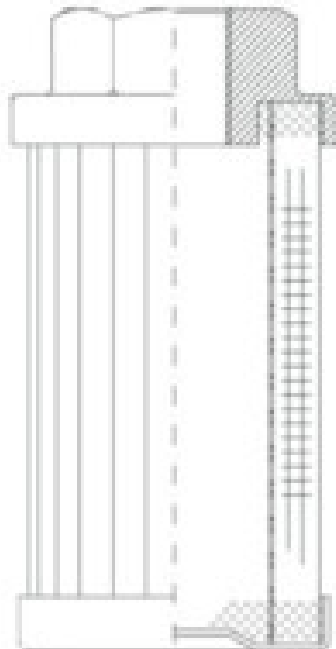

Buy Big, Save Big! - www.bigfilterstore.com - 866-673-0345

Technical Data for Big Filter #: BFS-67E4C

[Click to view stock, pricing and volume discount information](#)

Filter Type Details

Part Type: Hydraulic
Filter Type: Suction Strainer
Media: Wire Mesh
Seal Material:
Fluid Type: HH / HL / HM / HV
Flow Direction: Outside-In

Dimensions (Inches)

Height: 4.33
O.D. Top: 5.12 **O.D. Bottom:** 5.12
I.D. Top: **I.D. Bottom:**
Weight (lbs): 1.7182

Rating

Micron 1: 125
Micron 2:
Flow Rate (GPM): 40
Collapse Pressure (psi): 15
Filter area (sq in): 615
Beta Ratio 1:
Beta Ratio 2:
Capacity (gr):
Burst Pressure (psi)

Misc. Information

Thread Type: BSP
Thread Size (in): 1 1/2
By-pass: No
Handle: No
Wrap: No

Contact Information

Big Filter Inc.
162 Kerr Dr.
Sault Ste. Marie, ON
P6A 5H9
Canada

Big Filter Inc.
605 Ridge St, #144
Sault Ste. Marie, MI
49783
USA