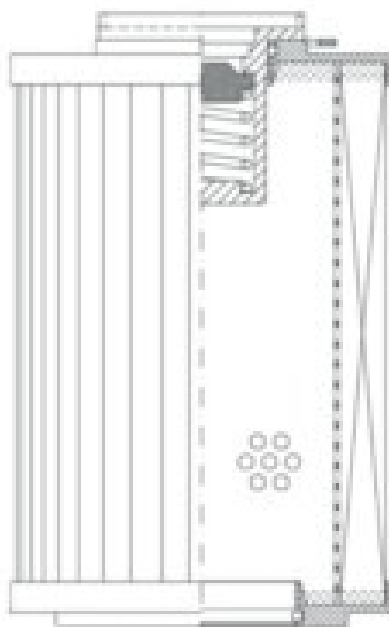

Buy Big, Save Big! - www.bigfilterstore.com - 866-673-0345

Technical Data for Big Filter #: BFS-68140

[Click to view stock, pricing and volume discount information](#)

Filter Type Details

Part Type: Hydraulic
Filter Type: Return Line
Media: Wire Mesh
Seal Material: Viton
Fluid Type: HH / HL / HM / HV
Flow Direction: Outside-In

Dimensions (Inches)

Height: 5.91
O.D. Top: 5.12 **O.D. Bottom:** 5.12
I.D. Top: 2.54 **I.D. Bottom:**
Weight (lbs): 2.8

Rating

Micron 1: 250
Micron 2:
Flow Rate (GPM):
Collapse Pressure (psi): 145
Filter area (sq in): 310
Beta Ratio 1:
Beta Ratio 2:
Capacity (gr):
Burst Pressure (psi)

Misc. Information

Thread Type:
Thread Size (in):
By-pass: Yes
Handle: No
Wrap: No

Contact Information

Big Filter Inc.
162 Kerr Dr.
Sault Ste. Marie, ON
P6A 5H9
Canada

Big Filter Inc.
605 Ridge St, #144
Sault Ste. Marie, MI
49783
USA