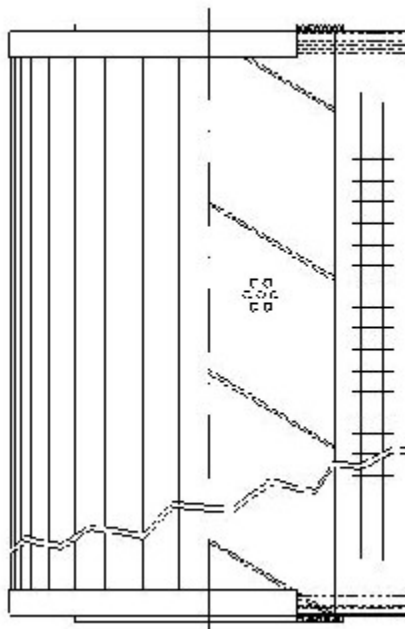

Buy Big, Save Big! - www.bigfilterstore.com - 866-673-0345

Technical Data for Big Filter #: BFS-68368

[Click to view stock, pricing and volume discount information](#)

Filter Type Details

Part Type: Hydraulic
Filter Type: Return Line
Media: Glass
Seal Material: Viton
Fluid Type: HH / HL / HM / HV
Flow Direction: Outside-In

Dimensions (Inches)

Height: 17.95
O.D. Top: 5.98 **O.D. Bottom:** 5.98
I.D. Top: 2.62 **I.D. Bottom:** 2.62
Weight (lbs): 5.7

Rating

Micron 1: 3 **Beta Ratio 1:** 200/3
Micron 2: **Beta Ratio 2:** 1000/4.5
Flow Rate (GPM): **Capacity (gr):**
Collapse Pressure (psi): 102 **Burst Pressure (psi)**
Filter area (sq in):

Misc. Information

Thread Type:
Thread Size (in):
By-pass: No
Handle: No
Wrap: No

Contact Information

Big Filter Inc.
 162 Kerr Dr.
 Sault Ste. Marie, ON
 P6A 5H9
 Canada

Big Filter Inc.
 605 Ridge St, #144
 Sault Ste. Marie, MI
 49783
 USA