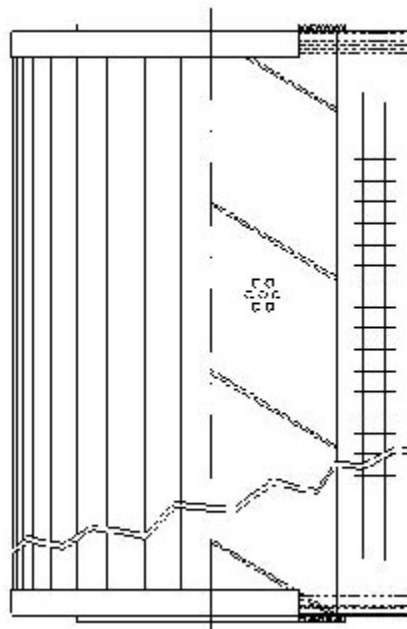

Dimensions (Inches)

Height: 17.95
O.D. Top: 5.98 **O.D. Bottom:** 5.98
I.D. Top: 2.62 **I.D. Bottom:** 2.62
Weight (lbs): 5.7

Rating

Micron 1: 20 **Beta Ratio 1:** 200/20.7
Micron 2: **Beta Ratio 2:** 1000/26.6
Flow Rate (GPM): **Capacity (gr):** 312.473304
Collapse Pressure (psi): 102 **Burst Pressure (psi)**
Filter area (sq in): 3192

Misc. Information

Thread Type:
Thread Size (in):
By-pass: No
Handle: No
Wrap: No

Contact Information

Big Filter Inc.
 162 Kerr Dr.
 Sault Ste. Marie, ON
 P6A 5H9
 Canada

Big Filter Inc.
 605 Ridge St, #144
 Sault Ste. Marie, MI
 49783
 USA