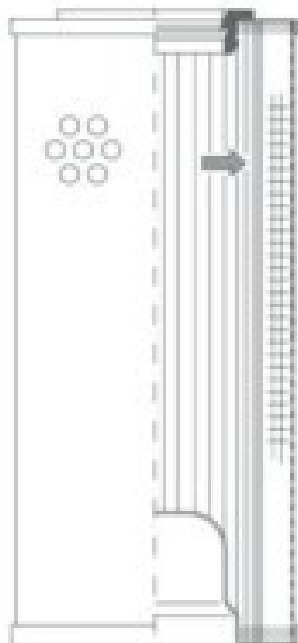

Contact Information

Big Filter Inc.
162 Kerr Dr.
Sault Ste. Marie, ON
P6A 5H9
Canada

Big Filter Inc.
605 Ridge St, #144
Sault Ste. Marie, MI
49783
USA

Toll Free: 866-673-0345
Direct: 705-255-2493

info@bigfilterstore.com
<https://www.bigfilterstore.com>