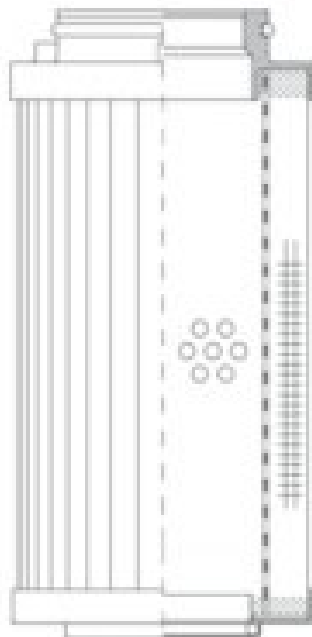

Contact Information

Big Filter Inc.
162 Kerr Dr.
Sault Ste. Marie, ON
P6A 5H9
Canada

Big Filter Inc.
605 Ridge St, #144
Sault Ste. Marie, MI
49783
USA

Toll Free: 866-673-0345
Direct: 705-255-2493

info@bigfilterstore.com
<https://www.bigfilterstore.com>