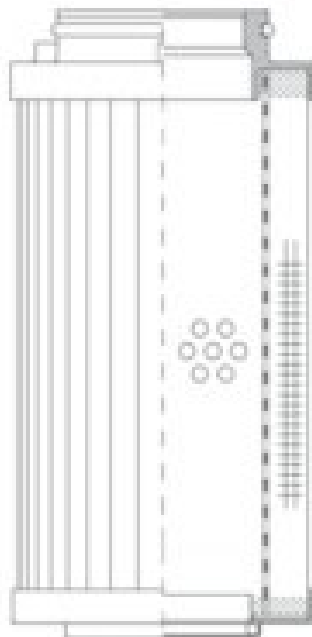

Buy Big, Save Big! - www.bigfilterstore.com - 866-673-0345

Technical Data for Big Filter #: BFS-68941

[Click to view stock, pricing and volume discount information](#)

Filter Type Details

Part Type: Hydraulic
Filter Type: Return Line
Media: Wire Mesh
Seal Material: Viton
Fluid Type: HH / HL / HM / HV
Flow Direction: Outside-In

Dimensions (Inches)

Height: 12.81
O.D. Top: 3.54 **O.D. Bottom:** 3.54
I.D. Top: 2.5 **I.D. Bottom:** 2.05
Weight (lbs): 2.431

Rating

Micron 1: 40
Micron 2:
Flow Rate (GPM):
Collapse Pressure (psi): 145
Filter area (sq in): 367
Beta Ratio 1:
Beta Ratio 2:
Capacity (gr):
Burst Pressure (psi)

Misc. Information

Thread Type:
Thread Size (in):
By-pass: No
Handle: No
Wrap: No

Contact Information

Big Filter Inc.
162 Kerr Dr.
Sault Ste. Marie, ON
P6A 5H9
Canada

Big Filter Inc.
605 Ridge St, #144
Sault Ste. Marie, MI
49783
USA