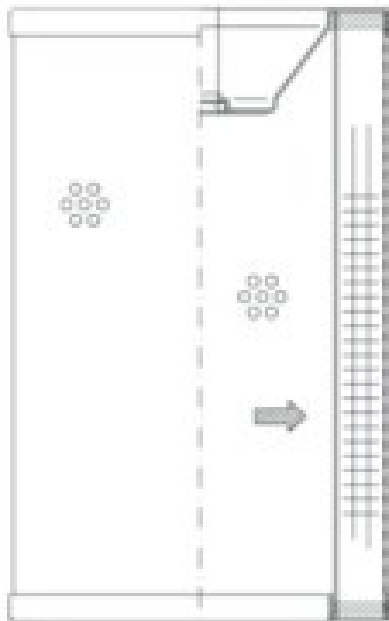

Contact Information

Big Filter Inc.
162 Kerr Dr.
Sault Ste. Marie, ON
P6A 5H9
Canada

Big Filter Inc.
605 Ridge St, #144
Sault Ste. Marie, MI
49783
USA

Toll Free: 866-673-0345
Direct: 705-255-2493

info@bigfilterstore.com
<https://www.bigfilterstore.com>