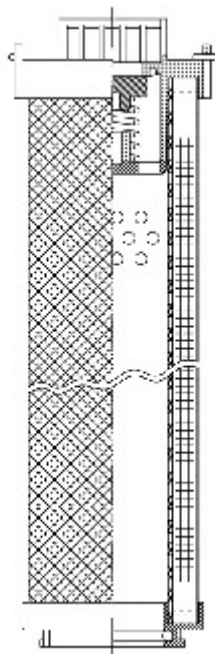

Contact Information

Big Filter Inc.
162 Kerr Dr.
Sault Ste. Marie, ON
P6A 5H9
Canada

Big Filter Inc.
605 Ridge St, #144
Sault Ste. Marie, MI
49783
USA

Toll Free: 866-673-0345
Direct: 705-255-2493

info@bigfilterstore.com
<https://www.bigfilterstore.com>