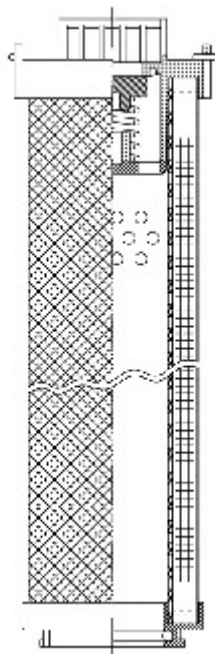

Buy Big, Save Big! - www.bigfilterstore.com - 866-673-0345

Technical Data for Big Filter #: BFS-69107

[Click to view stock, pricing and volume discount information](#)

Filter Type Details

Part Type: Hydraulic
Filter Type: Return Line
Media: Cellulose
Seal Material: Viton
Fluid Type: HH / HL / HM / HV
Flow Direction: Outside-In

Dimensions (Inches)

Height: 9
O.D. Top: 2.36 **O.D. Bottom:** 2.36
I.D. Top: **I.D. Bottom:** 1.35
Weight (lbs): 0.862

Rating

Micron 1: 10
Micron 2:
Flow Rate (GPM):
Collapse Pressure (psi): 435
Filter area (sq in): 279

Beta Ratio 1: 2/10
Beta Ratio 2:
Capacity (gr): 11.16
Burst Pressure (psi)

Misc. Information

Thread Type:
Thread Size (in):
By-pass: Yes
Handle: Yes
Wrap: Yes

Contact Information

Big Filter Inc.
162 Kerr Dr.
Sault Ste. Marie, ON
P6A 5H9
Canada