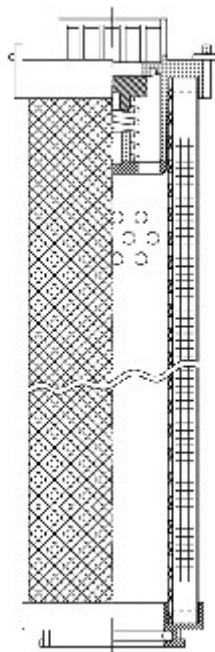

Buy Big, Save Big! - www.bigfilterstore.com - 866-673-0345

Technical Data for Big Filter #: BFS-69109

[Click to view stock, pricing and volume discount information](#)

Filter Type Details

Part Type: Hydraulic
Filter Type: Return Line
Media: Cellulose
Seal Material: Viton
Fluid Type: HH / HL / HM / HV
Flow Direction: Outside-In

Dimensions (Inches)

Height: 9
O.D. Top: 2.36 **O.D. Bottom:** 2.36
I.D. Top: **I.D. Bottom:** 1.35
Weight (lbs): 0.862

Rating

Micron 1: 25
Micron 2:
Flow Rate (GPM):
Collapse Pressure (psi): 435
Filter area (sq in): 279

Beta Ratio 1: 2/25
Beta Ratio 2:
Capacity (gr): 11.16
Burst Pressure (psi)

Misc. Information

Thread Type:
Thread Size (in):
By-pass: Yes
Handle: Yes
Wrap: Yes

Contact Information

Big Filter Inc.
 162 Kerr Dr.
 Sault Ste. Marie, ON
 P6A 5H9
 Canada