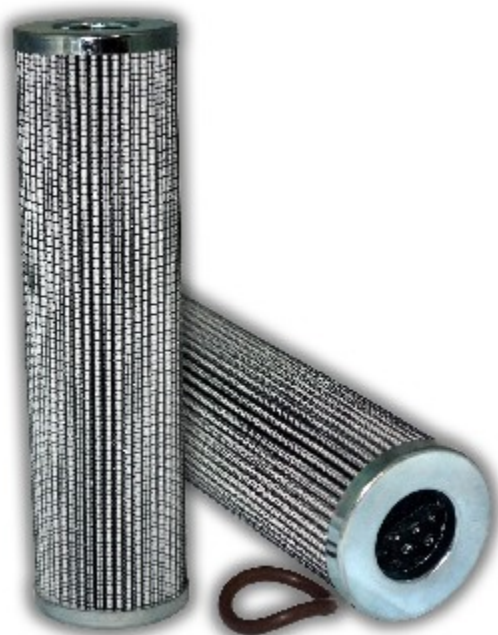

Contact Information

Big Filter Inc.
162 Kerr Dr.
Sault Ste. Marie, ON
P6A 5H9
Canada

Big Filter Inc.
605 Ridge St, #144
Sault Ste. Marie, MI
49783
USA

Toll Free: 866-673-0345
Direct: 705-255-2493

info@bigfilterstore.com
<https://www.bigfilterstore.com>