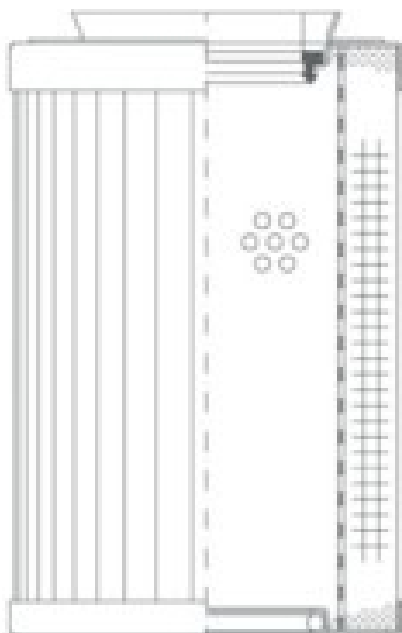

Buy Big, Save Big! - www.bigfilterstore.com - 866-673-0345

Technical Data for Big Filter #: BFS-698BC

[Click to view stock, pricing and volume discount information](#)

Filter Type Details

Part Type: Hydraulic
Filter Type: Return Line
Media: Wire Mesh
Seal Material: Viton
Fluid Type: HH / HL / HM / HV
Flow Direction: Outside-In

Dimensions (Inches)

Height: 8.74
O.D. Top: 5.08 **O.D. Bottom:** 5.08
I.D. Top: 2.64 **I.D. Bottom:** 2.79
Weight (lbs): 3.5

Rating

Micron 1: 10
Micron 2:
Flow Rate (GPM):
Collapse Pressure (psi): 232
Filter area (sq in): 542

Beta Ratio 1:
Beta Ratio 2:
Capacity (gr):
Burst Pressure (psi)

Misc. Information

Thread Type:
Thread Size (in):
By-pass: No
Handle: No
Wrap: No

Contact Information

Big Filter Inc.
162 Kerr Dr.
Sault Ste. Marie, ON
P6A 5H9
Canada