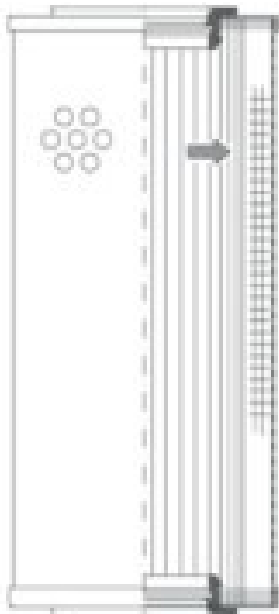

Buy Big, Save Big! - www.bigfilterstore.com - 866-673-0345

Technical Data for Big Filter #: BFS-69E27

[Click to view stock, pricing and volume discount information](#)

Filter Type Details

Part Type: Hydraulic
Filter Type: Suction
Media: Polyester
Seal Material: Viton
Fluid Type: HH / HL / HM / HV
Flow Direction: Inside-Out

Dimensions (Inches)

Height: 18.5
O.D. Top: 3.66 **O.D. Bottom:** 3.66
I.D. Top: 1.73 **I.D. Bottom:** 1.73
Weight (lbs): 2.7

Rating

Micron 1: 40 **Beta Ratio 1:** 10/40
Micron 2: **Beta Ratio 2:**
Flow Rate (GPM): **Capacity (gr):**
Collapse Pressure (psi): 73 **Burst Pressure (psi)**
Filter area (sq in):

Misc. Information

Thread Type:
Thread Size (in):
By-pass: No
Handle: No
Wrap: No

Contact Information

Big Filter Inc.
162 Kerr Dr.
Sault Ste. Marie, ON
P6A 5H9
Canada

Big Filter Inc.
605 Ridge St, #144
Sault Ste. Marie, MI
49783
USA