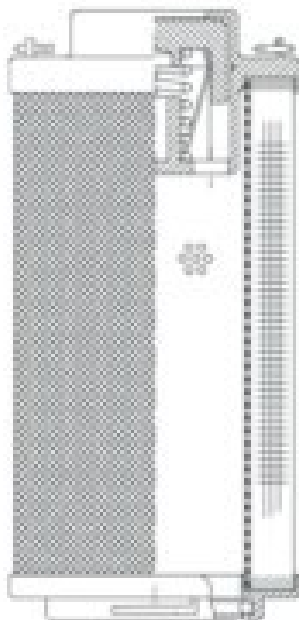

Buy Big, Save Big! - www.bigfilterstore.com - 866-673-0345

Technical Data for Big Filter #: BFS-6A0A4

[Click to view stock, pricing and volume discount information](#)

Filter Type Details

Part Type: Hydraulic
Filter Type: Return Line
Media: Glass
Seal Material: Viton
Fluid Type: HH / HL / HM / HV
Flow Direction: Outside-In

Dimensions (Inches)

Height: 17.64
O.D. Top: 3.72 **O.D. Bottom:** 3.72
I.D. Top: **I.D. Bottom:** 1.9
Weight (lbs): N/A

Rating

Micron 1: 10
Micron 2:
Flow Rate (GPM):
Collapse Pressure (psi): 435
Filter area (sq in): 1639

Beta Ratio 1: 200/9.9
Beta Ratio 2: 1000/12.4
Capacity (gr):
Burst Pressure (psi)

Misc. Information

Thread Type:
Thread Size (in):
By-pass: No
Handle: Yes
Wrap: Yes

Contact Information

Big Filter Inc.
162 Kerr Dr.
Sault Ste. Marie, ON
P6A 5H9
Canada