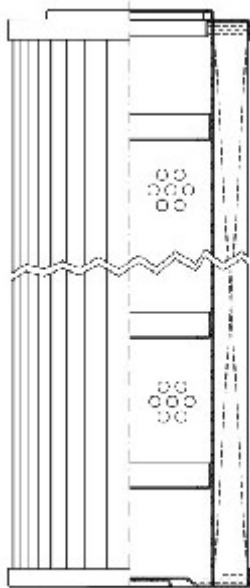

Buy Big, Save Big! - www.bigfilterstore.com - 866-673-0345

Technical Data for Big Filter #: BFS-6A15E

[Click to view stock, pricing and volume discount information](#)

Filter Type Details

Part Type: Hydraulic
Filter Type: Return Line
Media: Glass
Seal Material: Viton
Fluid Type: HH / HL / HM / HV
Flow Direction: Outside-In

Dimensions (Inches)

Height: 24.81
O.D. Top: 3.66 **O.D. Bottom:** 3.68
I.D. Top: 2.27 **I.D. Bottom:**
Weight (lbs): 4.36

Rating

Micron 1: 5
Micron 2:
Flow Rate (GPM):
Collapse Pressure (psi): 145
Filter area (sq in): 1614

Beta Ratio 1: 200/5.4
Beta Ratio 2: 1000/7.7
Capacity (gr): 151.7003
Burst Pressure (psi)

Misc. Information

Thread Type:
Thread Size (in):
By-pass: No
Handle: No
Wrap: No

Contact Information

Big Filter Inc.
162 Kerr Dr.
Sault Ste. Marie, ON
P6A 5H9
Canada