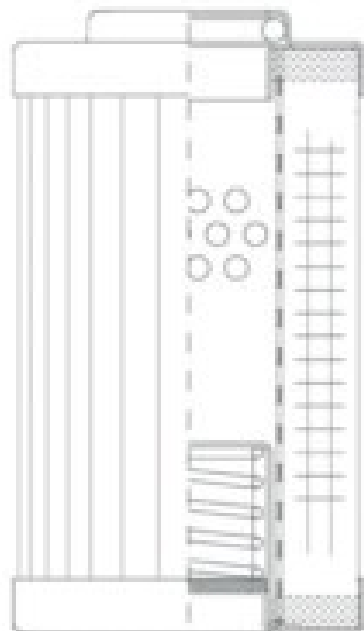

Contact Information

Big Filter Inc.
162 Kerr Dr.
Sault Ste. Marie, ON
P6A 5H9
Canada

Big Filter Inc.
605 Ridge St, #144
Sault Ste. Marie, MI
49783
USA

Toll Free: 866-673-0345
Direct: 705-255-2493

info@bigfilterstore.com
<https://www.bigfilterstore.com>