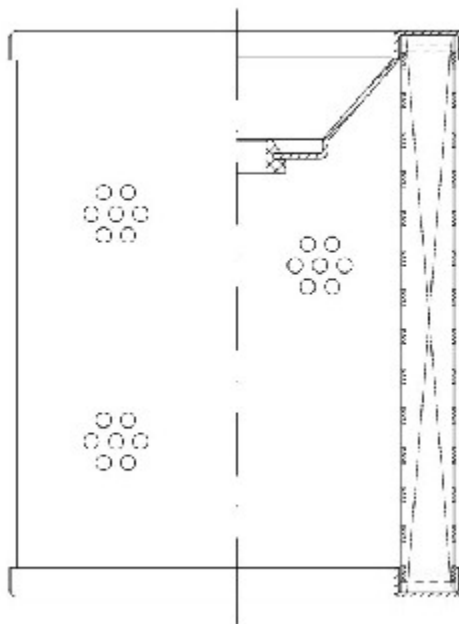

Buy Big, Save Big! - www.bigfilterstore.com - 866-673-0345

Technical Data for Big Filter #: BFS-6A2E8

[Click to view stock, pricing and volume discount information](#)

Filter Type Details

Part Type: Hydraulic
Filter Type: Return Line
Media: Cellulose
Seal Material: Buna
Fluid Type: HH / HL / HM / HV
Flow Direction: Inside-Out

Dimensions (Inches)

Height: 4.53
O.D. Top: 3.62 **O.D. Bottom:** 3.62
I.D. Top: 0.45 **I.D. Bottom:** 2.52
Weight (lbs): N/A

Rating

Micron 1: 10 **Beta Ratio 1:** 2/10
Micron 2: **Beta Ratio 2:**
Flow Rate (GPM): **Capacity (gr):**
Collapse Pressure (psi): 145 **Burst Pressure (psi)**
Filter area (sq in): 304

Misc. Information

Thread Type:
Thread Size (in):
By-pass: No
Handle: No
Wrap: Yes

Contact Information

Big Filter Inc.
 162 Kerr Dr.
 Sault Ste. Marie, ON
 P6A 5H9
 Canada

Big Filter Inc.
 605 Ridge St, #144
 Sault Ste. Marie, MI
 49783
 USA