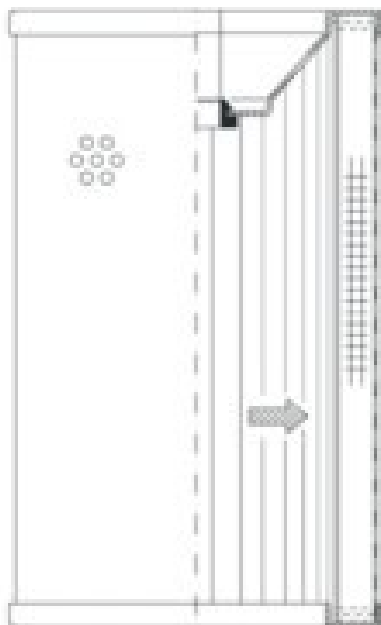

Contact Information

Big Filter Inc.
162 Kerr Dr.
Sault Ste. Marie, ON
P6A 5H9
Canada

Big Filter Inc.
605 Ridge St, #144
Sault Ste. Marie, MI
49783
USA

Toll Free: 866-673-0345
Direct: 705-255-2493

info@bigfilterstore.com
<https://www.bigfilterstore.com>