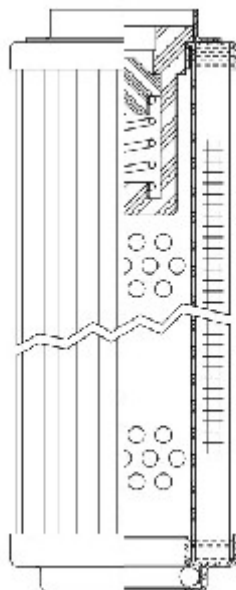

Buy Big, Save Big! - www.bigfilterstore.com - 866-673-0345

Technical Data for Big Filter #: BFS-6A3CA

[Click to view stock, pricing and volume discount information](#)

Filter Type Details

Part Type: Hydraulic
Filter Type: Return Line
Media: Cellulose
Seal Material: Viton
Fluid Type: HH / HL / HM / HV
Flow Direction: Outside-In

Dimensions (Inches)

Height: 7.99
O.D. Top: 1.65 **O.D. Bottom:** 1.65
I.D. Top: **I.D. Bottom:** 0.9
Weight (lbs): N/A

Rating

Micron 1: 25
Micron 2:
Flow Rate (GPM):
Collapse Pressure (psi): 145
Filter area (sq in):

Beta Ratio 1: 2/25
Beta Ratio 2:
Capacity (gr):
Burst Pressure (psi)

Misc. Information

Thread Type:
Thread Size (in):
By-pass: Yes
Handle: No
Wrap: No

Contact Information

Big Filter Inc.
162 Kerr Dr.
Sault Ste. Marie, ON
P6A 5H9
Canada