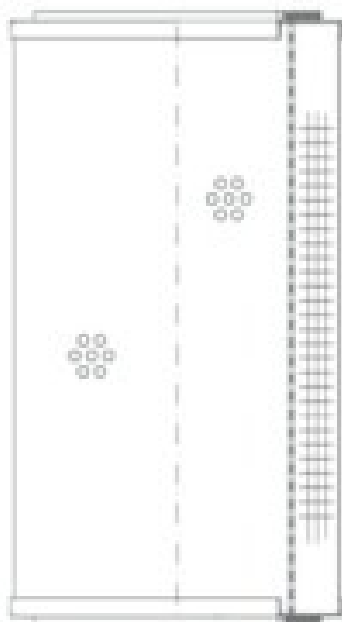

Contact Information

Big Filter Inc.
162 Kerr Dr.
Sault Ste. Marie, ON
P6A 5H9
Canada

Big Filter Inc.
605 Ridge St, #144
Sault Ste. Marie, MI
49783
USA

Toll Free: 866-673-0345
Direct: 705-255-2493

info@bigfilterstore.com
<https://www.bigfilterstore.com>