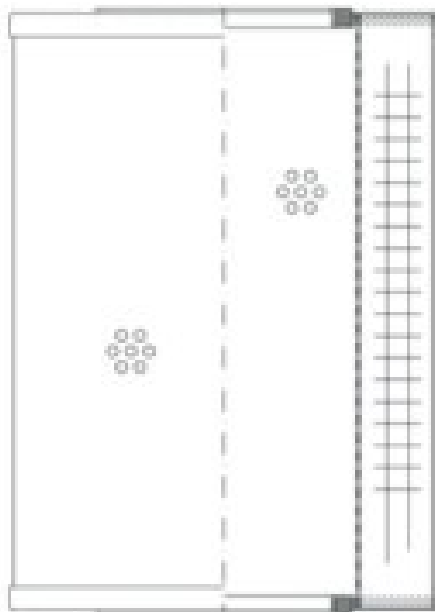

Contact Information

Big Filter Inc.
162 Kerr Dr.
Sault Ste. Marie, ON
P6A 5H9
Canada

Big Filter Inc.
605 Ridge St, #144
Sault Ste. Marie, MI
49783
USA

Toll Free: 866-673-0345
Direct: 705-255-2493

info@bigfilterstore.com
<https://www.bigfilterstore.com>