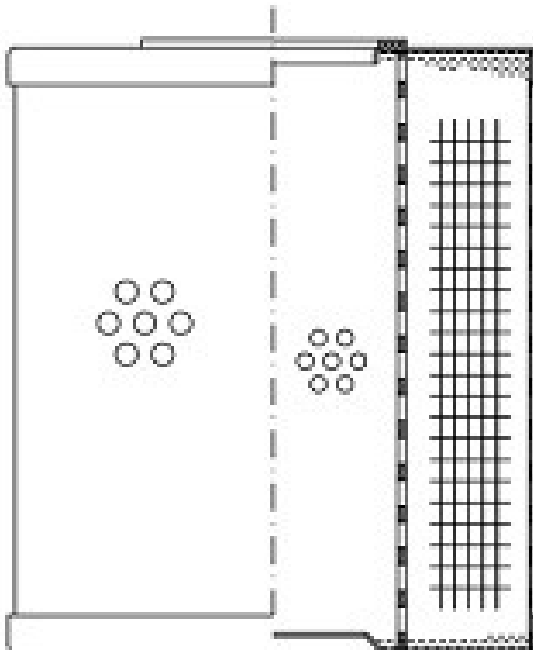

Buy Big, Save Big! - www.bigfilterstore.com - 866-673-0345

Technical Data for Big Filter #: BFS-6A44B

[Click to view stock, pricing and volume discount information](#)

Filter Type Details

Part Type: Hydraulic
Filter Type: Return Line
Media: Cellulose
Seal Material: Buna
Fluid Type: HH / HL / HM / HV
Flow Direction: Outside-In

Dimensions (Inches)

Height: 4.55
O.D. Top: 3.93 **O.D. Bottom:** 3.93
I.D. Top: 1.5 **I.D. Bottom:**
Weight (lbs): 1.742

Rating

Micron 1: 10 **Beta Ratio 1:** 2/10
Micron 2: **Beta Ratio 2:**
Flow Rate (GPM): **Capacity (gr):**
Collapse Pressure (psi):75 **Burst Pressure (psi)**
Filter area (sq in):

Misc. Information

Thread Type:
Thread Size (in):
By-pass: No
Handle: No
Wrap: Yes

Contact Information

Big Filter Inc.
162 Kerr Dr.
Sault Ste. Marie, ON
P6A 5H9
Canada

Big Filter Inc.
605 Ridge St, #144
Sault Ste. Marie, MI
49783
USA