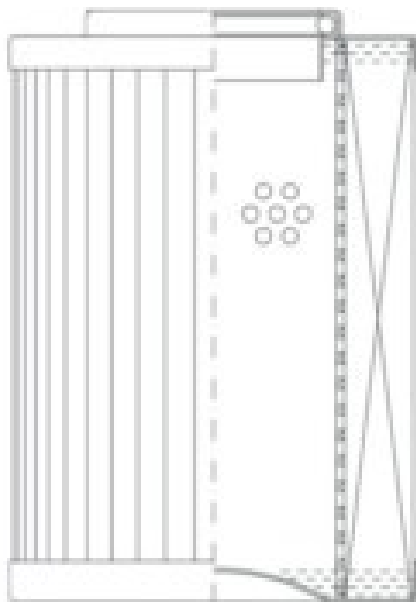

Buy Big, Save Big! - www.bigfilterstore.com - 866-673-0345

Technical Data for Big Filter #: BFS-6A45A

[Click to view stock, pricing and volume discount information](#)

Filter Type Details

Part Type: Hydraulic
Filter Type: Pressure Line
Media: Cellulose
Seal Material: Viton
Fluid Type: HH / HL / HM / HV
Flow Direction: Outside-In

Dimensions (Inches)

Height: 1.97
O.D. Top: 1.65 **O.D. Bottom:** 1.65
I.D. Top: 0.9 **I.D. Bottom:**
Weight (lbs): 2.5

Rating

Micron 1: 10 **Beta Ratio 1:** 2/10
Micron 2: **Beta Ratio 2:**
Flow Rate (GPM): **Capacity (gr):** 1.56
Collapse Pressure (psi): 145 **Burst Pressure (psi)**
Filter area (sq in): 39

Misc. Information

Thread Type:
Thread Size (in):
By-pass: No
Handle: No
Wrap: No

Contact Information

Big Filter Inc.
 162 Kerr Dr.
 Sault Ste. Marie, ON
 P6A 5H9
 Canada

Big Filter Inc.
 605 Ridge St, #144
 Sault Ste. Marie, MI
 49783
 USA