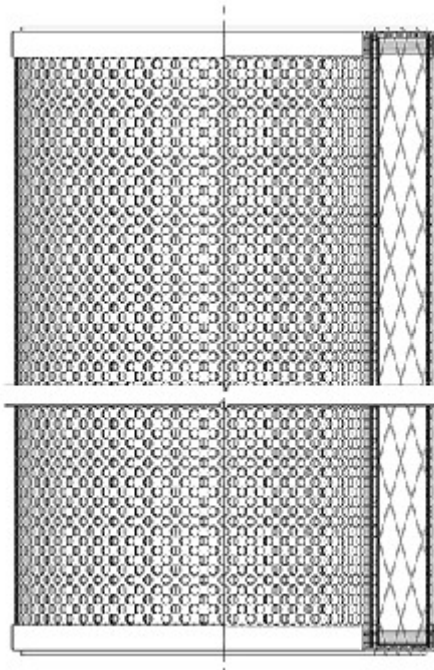

Buy Big, Save Big! - www.bigfilterstore.com - 866-673-0345

Technical Data for Big Filter #: BFS-6A471

[Click to view stock, pricing and volume discount information](#)

Filter Type Details

Part Type: Hydraulic
Filter Type: Return Line
Media: Cellulose
Seal Material: Buna
Fluid Type: HH / HL / HM / HV
Flow Direction: Outside-In

Dimensions (Inches)

Height: 9.17
O.D. Top: 3.9 **O.D. Bottom:** 3.9
I.D. Top: 1.97 **I.D. Bottom:** 1.97
Weight (lbs): N/A

Rating

Micron 1: 25 **Beta Ratio 1:** 2/25
Micron 2: **Beta Ratio 2:**
Flow Rate (GPM): **Capacity (gr):**
Collapse Pressure (psi): 145 **Burst Pressure (psi)**
Filter area (sq in): 1121

Misc. Information

Thread Type:
Thread Size (in):
By-pass: No
Handle: No
Wrap: Yes

Contact Information

Big Filter Inc.
 162 Kerr Dr.
 Sault Ste. Marie, ON
 P6A 5H9
 Canada

Big Filter Inc.
 605 Ridge St, #144
 Sault Ste. Marie, MI
 49783
 USA