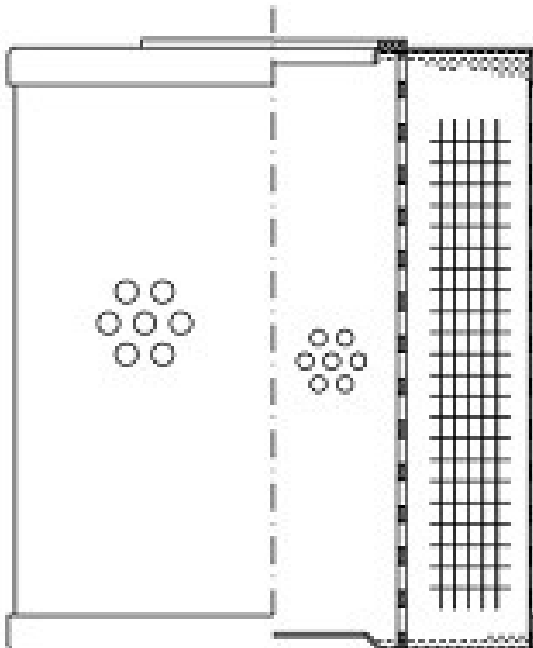

Buy Big, Save Big! - www.bigfilterstore.com - 866-673-0345

Technical Data for Big Filter #: BFS-6A475

[Click to view stock, pricing and volume discount information](#)

Filter Type Details

Part Type: Hydraulic
Filter Type: Return Line
Media: Cellulose
Seal Material: Buna
Fluid Type: HH / HL / HM / HV
Flow Direction: Outside-In

Dimensions (Inches)

Height: 4.56
O.D. Top: 3.94 **O.D. Bottom:** 3.94
I.D. Top: 1.5 **I.D. Bottom:**
Weight (lbs): 0.349

Rating

Micron 1: 5 **Beta Ratio 1:** 2/5
Micron 2: **Beta Ratio 2:**
Flow Rate (GPM): **Capacity (gr):**
Collapse Pressure (psi):75 **Burst Pressure (psi)**
Filter area (sq in):

Misc. Information

Thread Type:
Thread Size (in):
By-pass: No
Handle: No
Wrap: Yes

Contact Information

Big Filter Inc.
 162 Kerr Dr.
 Sault Ste. Marie, ON
 P6A 5H9
 Canada

Big Filter Inc.
 605 Ridge St, #144
 Sault Ste. Marie, MI
 49783
 USA