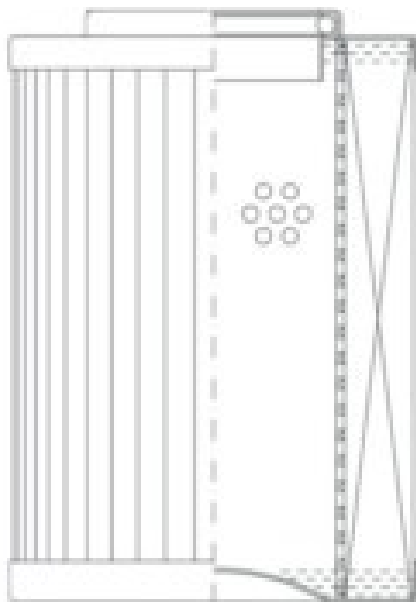

Buy Big, Save Big! - www.bigfilterstore.com - 866-673-0345

Technical Data for Big Filter #: BFS-6A594

[Click to view stock, pricing and volume discount information](#)

Filter Type Details

Part Type: Hydraulic
Filter Type: Pressure Line
Media: Wire Mesh
Seal Material:
Fluid Type: HH / HL / HM / HV
Flow Direction: Inside-Out

Dimensions (Inches)

Height: 5.39
O.D. Top: 2.87 **O.D. Bottom:** 2.87
I.D. Top: 1.38 **I.D. Bottom:**
Weight (lbs): 2.5

Rating

Micron 1: 60 **Beta Ratio 1:**
Micron 2: **Beta Ratio 2:**
Flow Rate (GPM): **Capacity (gr):**
Collapse Pressure (psi): 304 **Burst Pressure (psi)**
Filter area (sq in): 234

Misc. Information

Thread Type:
Thread Size (in):
By-pass: No
Handle: No
Wrap: No

Contact Information

Big Filter Inc.
162 Kerr Dr.
Sault Ste. Marie, ON
P6A 5H9
Canada

Big Filter Inc.
605 Ridge St, #144
Sault Ste. Marie, MI
49783
USA