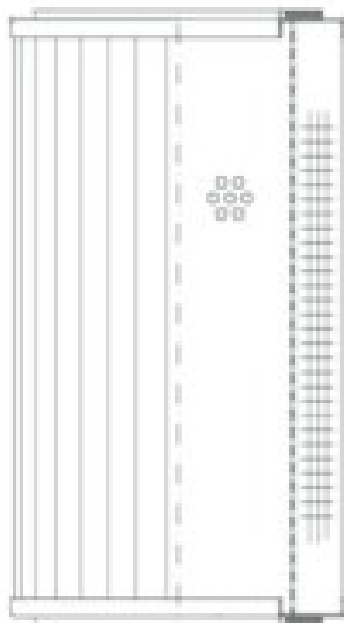

Contact Information

Big Filter Inc.
162 Kerr Dr.
Sault Ste. Marie, ON
P6A 5H9
Canada

Big Filter Inc.
605 Ridge St, #144
Sault Ste. Marie, MI
49783
USA

Toll Free: 866-673-0345
Direct: 705-255-2493

info@bigfilterstore.com
<https://www.bigfilterstore.com>