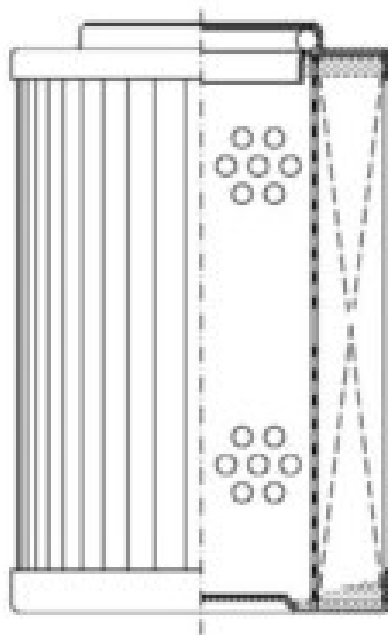

Buy Big, Save Big! - www.bigfilterstore.com - 866-673-0345

Technical Data for Big Filter #: BFS-6A5F1

[Click to view stock, pricing and volume discount information](#)

Filter Type Details

Part Type: Hydraulic
Filter Type: Pressure Line
Media: Wire Mesh
Seal Material: Buna
Fluid Type: HH / HL / HM / HV
Flow Direction: Outside-In

Dimensions (Inches)

Height: 9.76
O.D. Top: 1.77 **O.D. Bottom:** 1.77
I.D. Top: 0.95 **I.D. Bottom:**
Weight (lbs): 2.5

Rating

Micron 1: 25 **Beta Ratio 1:**
Micron 2: **Beta Ratio 2:**
Flow Rate (GPM): **Capacity (gr):**
Collapse Pressure (psi): 304 **Burst Pressure (psi)**
Filter area (sq in): 157

Misc. Information

Thread Type:
Thread Size (in):
By-pass: No
Handle: No
Wrap: No

Contact Information

Big Filter Inc.
162 Kerr Dr.
Sault Ste. Marie, ON
P6A 5H9
Canada

Big Filter Inc.
605 Ridge St, #144
Sault Ste. Marie, MI
49783
USA