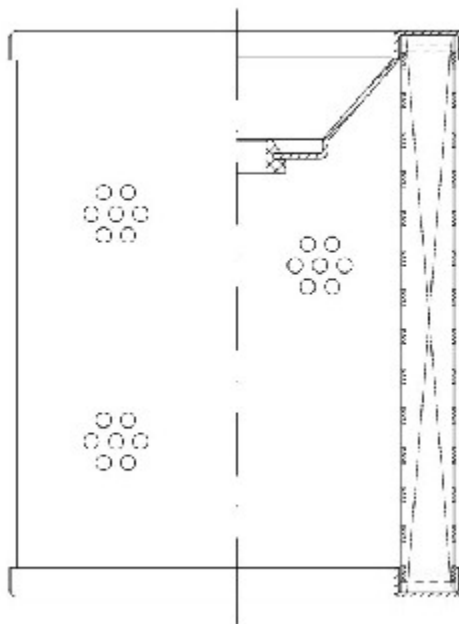

Buy Big, Save Big! - www.bigfilterstore.com - 866-673-0345

Technical Data for Big Filter #: BFS-6A5F3

[Click to view stock, pricing and volume discount information](#)

Filter Type Details

Part Type: Hydraulic
Filter Type: Return Line
Media: Wire Mesh
Seal Material: Buna
Fluid Type: HH / HL / HM / HV
Flow Direction: Inside-Out

Dimensions (Inches)

Height: 4.53
O.D. Top: 3.62 **O.D. Bottom:** 3.62
I.D. Top: 0.45 **I.D. Bottom:** 2.52
Weight (lbs): N/A

Rating

Micron 1: 100
Micron 2:
Flow Rate (GPM):
Collapse Pressure (psi): 145
Filter area (sq in): 114

Beta Ratio 1:
Beta Ratio 2:
Capacity (gr):
Burst Pressure (psi)

Misc. Information

Thread Type:
Thread Size (in):
By-pass: No
Handle: No
Wrap: Yes

Contact Information

Big Filter Inc.
 162 Kerr Dr.
 Sault Ste. Marie, ON
 P6A 5H9
 Canada