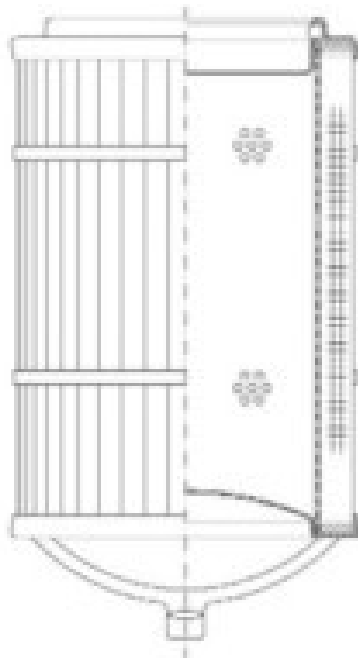

Buy Big, Save Big! - www.bigfilterstore.com - 866-673-0345

Technical Data for Big Filter #: BFS-6AB28

[Click to view stock, pricing and volume discount information](#)

Filter Type Details

Part Type: Hydraulic
Filter Type: Return Line
Media: Polyester
Seal Material: Buna
Fluid Type: HH / HL / HM / HV
Flow Direction: Outside-In

Dimensions (Inches)

Height: 20.08
O.D. Top: 4.88 **O.D. Bottom:** 4.88
I.D. Top: 3.48 **I.D. Bottom:**
Weight (lbs): 2.5

Rating

Micron 1: 10 **Beta Ratio 1:** 2/10
Micron 2: **Beta Ratio 2:**
Flow Rate (GPM): **Capacity (gr):**
Collapse Pressure (psi): 435 **Burst Pressure (psi)**
Filter area (sq in): 2324

Misc. Information

Thread Type:
Thread Size (in):
By-pass: No
Handle: Yes
Wrap: No

Contact Information

Big Filter Inc.
162 Kerr Dr.
Sault Ste. Marie, ON
P6A 5H9
Canada

Big Filter Inc.
605 Ridge St, #144
Sault Ste. Marie, MI
49783
USA